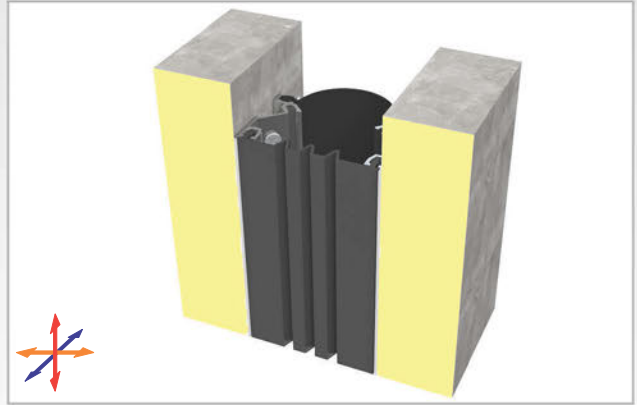

AS U147 can be applied to all types of walls and particularly designed for applications where minimum aluminum view and invisible screwing is inquired. Flush mounted frame design complies with most of the finishes. Interchangeable Push-down elastomeric gasket gains the profile a remarkable movement ability and can be changed without demounting the profile. Profiles up to 100 mm gap are applied with single gasket while the wider ones are with double gaskets joined with a invisible connector profile.

- Application Areas** : Indoor / Wall & Ceiling
- Ideal for** : Shopping Malls, Airports, Residences, Hospitals, Hotels, Commercial & Public Buildings etc.
- Material** : Mill Finish Aluminum (Anodizing optional), EPDM
- Aluminum Alloy** : 6063 AA-USA / EN AW 6063
- Optional Supplies** : Fire Barrier, Waterproof EPDM membrane

* Visuals are representative and the profile configuration may differ depending on the characteristics requested.

COLOR **BLACK**

LOCATION	MODEL	GAP (Fb) mm	HEIGHT (H) MM	OVERALL WIDTH (B) mm	VISIBLE WIDTH (S) mm	MOVEMENT (W) mm	LOAD CAPACITY	STANDARD LENGTH (mt)
Wall to Wall	AS U147-050	50	52	50	50	+16 / -8	N/A	3
	AS U147-080	80	52	80	80	± 20	N/A	3
	AS U147-100	100	52	100	100	+30 / -20	N/A	3
	AS U147-150	150	52	150	150	+40 / -30	N/A	3
	AS U147-200	200	52	200	200	+60 / -40	N/A	3

Note: Please ask for different sizes

Profil No Profile Number		AS U147 050
Fb (mm)		50
H (mm)	yaklaşık approx.	52
W± (mm)	yaklaşık approx.	+16/-8
Renk Color		Alüminyum: Natürel, Fitiller: Siyah Aluminium: Natural, Inserts: Black
Malzeme Material		Alüminyum, EPDM Kauçuk(siyah) Aluminium, EPDM Rubber(black)
Standart Uzunluk (m) Standart Length (m)		3