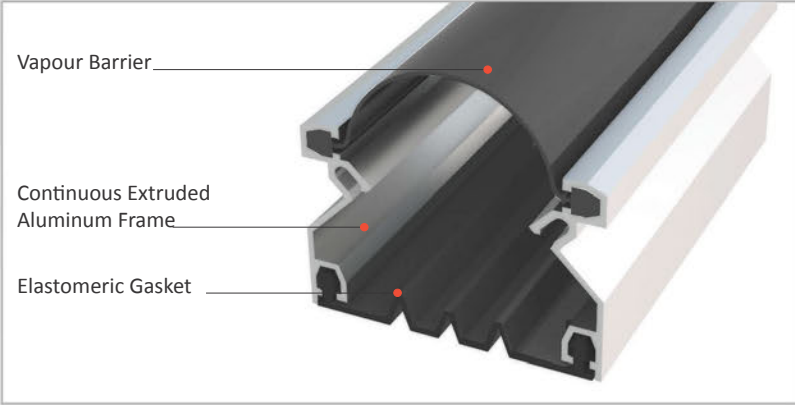

AS U147 can be applied to all types of walls and particularly designed for applications where minimum aluminum view and invisible screwing is inquired. Flush mounted frame design complies with most of the finishes. Interchangeable Push-down elastomeric gasket gains the profile a remarkable movement ability and can be changed without demounting the profile. Profiles up to 100 mm gap are applied with single gasket while the wider ones are with double gaskets joined with a invisible connector profile.

- Application Areas** : Indoor / Wall & Ceiling
- Ideal for** : Shopping Malls, Airports, Residences, Hospitals, Hotels, Commercial & Public Buildings etc.
- Material** : Mill Finish Aluminum (Anodizing optional), EPDM
- Aluminum Alloy** : 6063 AA-USA / EN AW 6063
- Optional Supplies** : Fire Barrier, Waterproof EPDM membrane

* Visuals are representative and the profile configuration may differ depending on the characteristics requested.

COLOR **BLACK**

LOCATION	MODEL	GAP (Fb) mm	HEIGHT (H) MM	OVERALL WIDTH (B) mm	VISIBLE WIDTH (S) mm	MOVEMENT (W) mm	LOAD CAPACITY	STANDARD LENGTH (mt)
Wall to Wall	AS U147-050	50	52	50	50	+16 / -8	N/A	3
	AS U147-080	80	52	80	80	± 20	N/A	3
	AS U147-100	100	52	100	100	+30 / -20	N/A	3
	AS U147-150	150	52	150	150	+40 / -30	N/A	3
	AS U147-200	200	52	200	200	+60 / -40	N/A	3