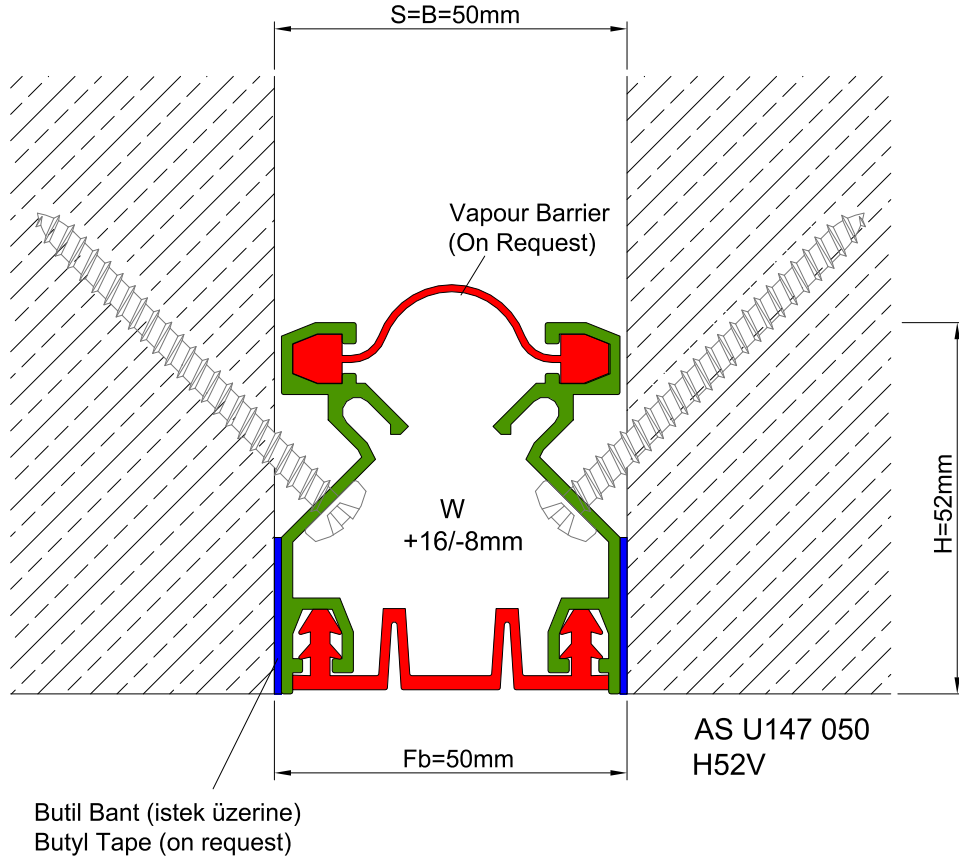

AS U147 can be applied to all types of walls and particularly designed for applications where minimum aluminum view and invisible screwing is inquired. Flush mounted frame design complies with most of the finishes. Interchangeable Push-down elastomeric gasket gains the profile a remarkable movement ability and can be changed without demounting the profile. Profiles up to 100 mm gap are applied with single gasket while the wider ones are with double gaskets joined with a invisible connector profile.

* Visuals are representative and the profile configuration may differ depending on the characteristics requested.

COLOR **BLACK**

LOCATION	MODEL	GAP (Fb) mm	HEIGHT (H) MM	OVERALL WIDTH (B) mm	VISIBLE WIDTH (S) mm	MOVEMENT (W) mm	LOAD CAPACITY	STANDARD LENGTH (mt)
Wall to Wall	AS U147-050	50	52	50	50	+16 / -8	N/A	3
	AS U147-080	80	52	80	80	± 20	N/A	3
	AS U147-100	100	52	100	100	+30 / -20	N/A	3
	AS U147-150	150	52	150	150	+40 / -30	N/A	3
	AS U147-200	200	52	200	200	+60 / -40	N/A	3

Note: Please ask for different sizes

Profil No Profile Number		AS U147 050
Fb (mm)		50
H (mm)	yaklaşık approx.	52
W± (mm)	yaklaşık approx.	+16/-8
Renk Color		Alüminyum: Natürel, Fitiller: Siyah Aluminium: Natural, Inserts: Black
Malzeme Material		Alüminyum, EPDM Kauçuk(siyah) Aluminium, EPDM Rubber(black)
Standart Uzunluk (m) Standart Length (m)		3